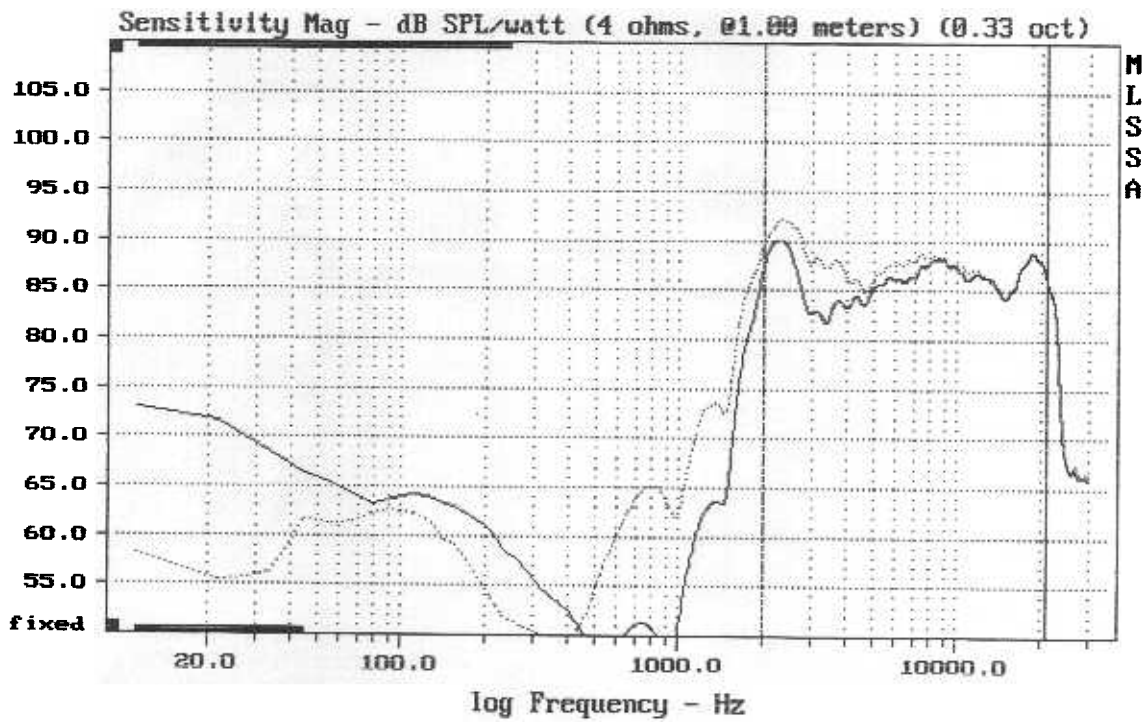

-79.89 dB, 2219 Hz (50), 4.070 msec (38)

DTTO

Overlay Compare: dev= +1.1/-4.9, std= 1.3, avg= -0.79

TUM ARV 035-00/4

9/222 640000 210000 11M

CURSOR: dy = 0.0148096 x = 20001.0356 (5407)

TUM ARV 035-00/4

5-3-81 1:58 PM

MLSSA: Frequency Domain

Level (2009:21007 Hz) = 86.77 dB SPL/watt (4 ohms, 01.00 meters)

TUM ARV 035-00/4