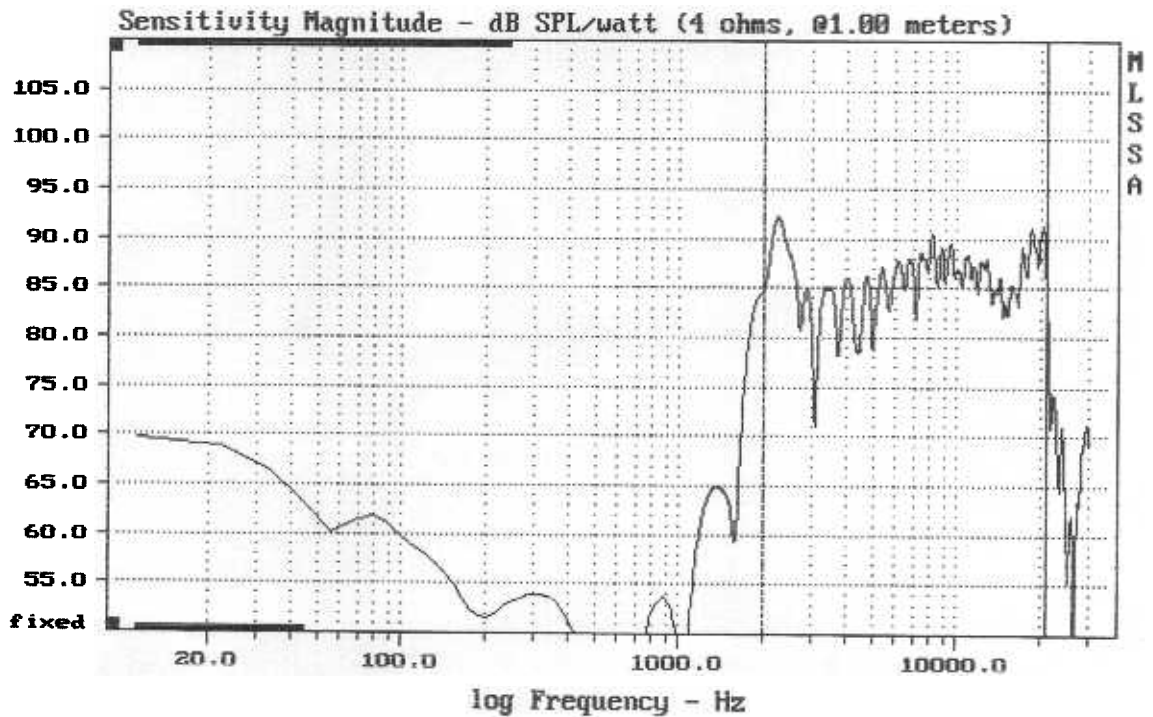

-79.89 dB, 2219 Hz (50), 4.070 msec (38)

DTTO

Overlay Compare: dev= +1.1/-4.9, std= 1.3, avg= -0.79

TUM ARV 035-00/4

9/222 640000 210000 11M

CURSOR: dy = 0.0148096 x = 20001.0356 (5407)

TUM ARV 035-00/4

5-3-81 1:58 PM

MLSSA: Frequency Domain

Level (2009:21007 Hz) = 86.77 dB SPL/watt (4 ohms, 01.00 meters)

TUM ARV 035-00/4