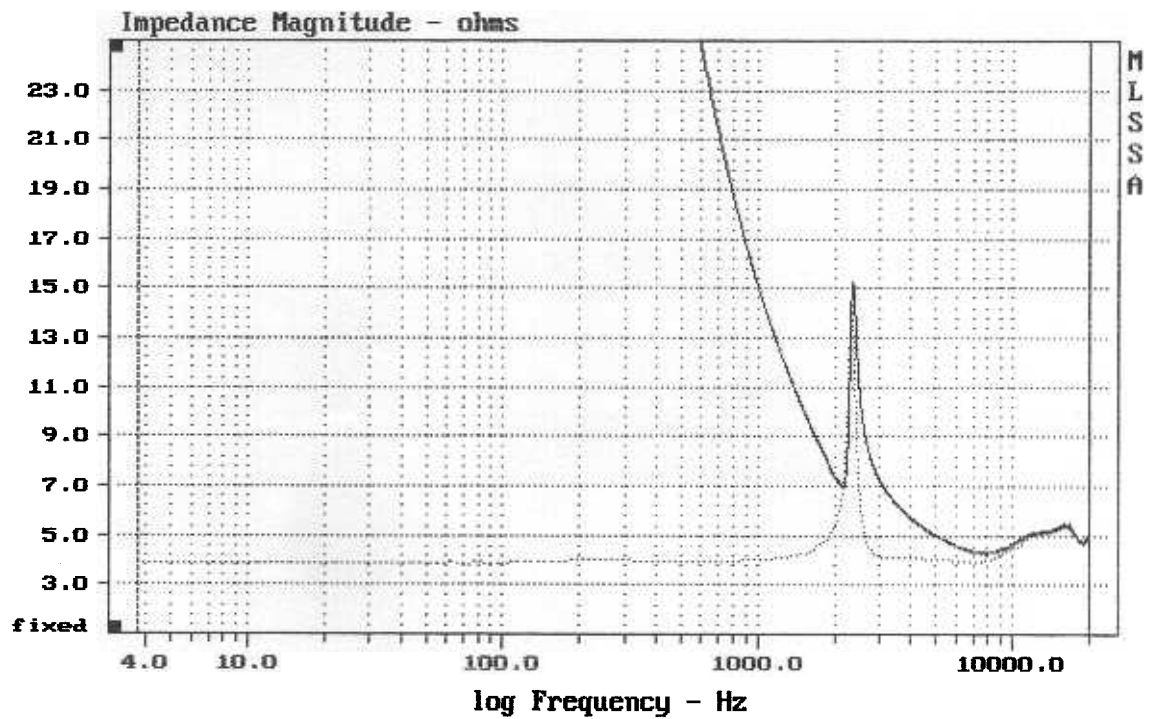

-79.89 dB, 2219 Hz (50), 4.070 msec (38)

DTTO

Overlay Compare: dev= +1.1/-4.9, std= 1.3, avg= -0.79

TUM ARV 035-00/4

9/222 640000 210000 11M

CURSOR: dy = 0.0148096 x = 20001.0356 (5407)

TUM ARV 035-00/4

5-3-81 1:58 PM

MLSSA: Frequency Domain

Level (2009:21007 Hz) = 86.77 dB SPL/watt (4 ohms, 01.00 meters)

TUM ARV 035-00/4