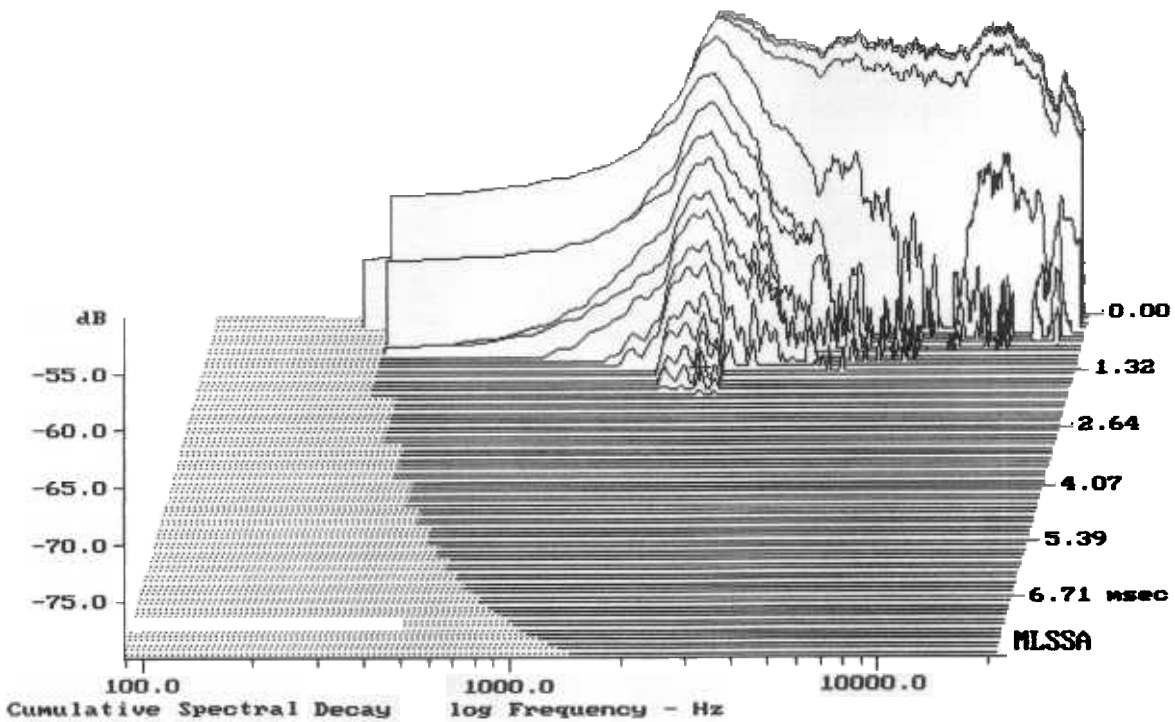

Level (2497:18999 Hz) = 92.24 dB SPL/watt (8 ohms, @1.30 meters)

TUM ARV-078-00/0

7-26-85 7:47 PM

MLSSA: Frequency Domain

-78.02 dB, 2042 Hz (46), 1.760 msec (17)

Overlay Compare: dev= +6.9/-8.8, std= 3.9, avg= -14

TUM ARV-078-00/8

7-26-85 7:53 PM

MLSSA: Frequency Domain

Level (2497:18999 Hz) = 92.22 dB SPL/watt (8 ohms, @1.30 meters) (0.33 oct)

TUM ARV-078-00/8