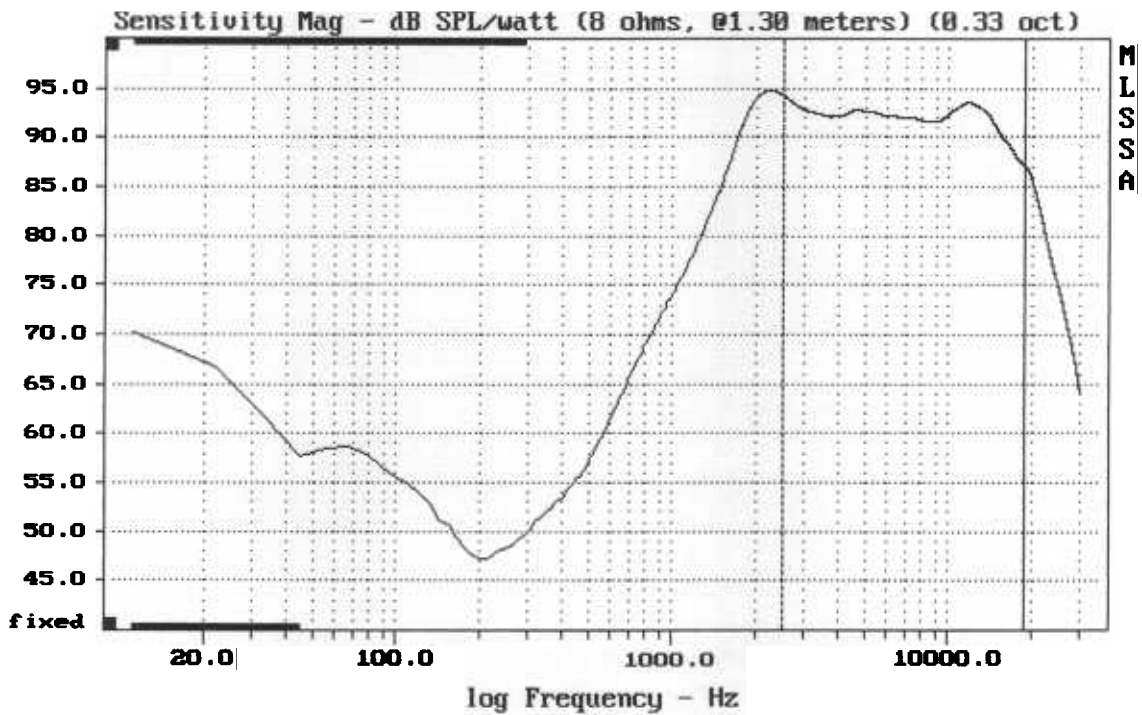

Level (2497:18999 Hz) = 92.24 dB SPL/watt (8 ohms, @1.30 meters)

TUM ARV-078-00/0

7-26-85 7:47 PM

MLSSA: Frequency Domain

-78.02 dB, 2042 Hz (46), 1.760 msec (17)

Overlay Compare: dev= +6.9/-8.8, std= 3.9, avg= -14

TUM ARV-078-00/8

7-26-85 7:53 PM

MLSSA: Frequency Domain

Level (2497:18999 Hz) = 92.22 dB SPL/watt (8 ohms, @1.30 meters) (0.33 oct)

TUM ARV-078-00/8