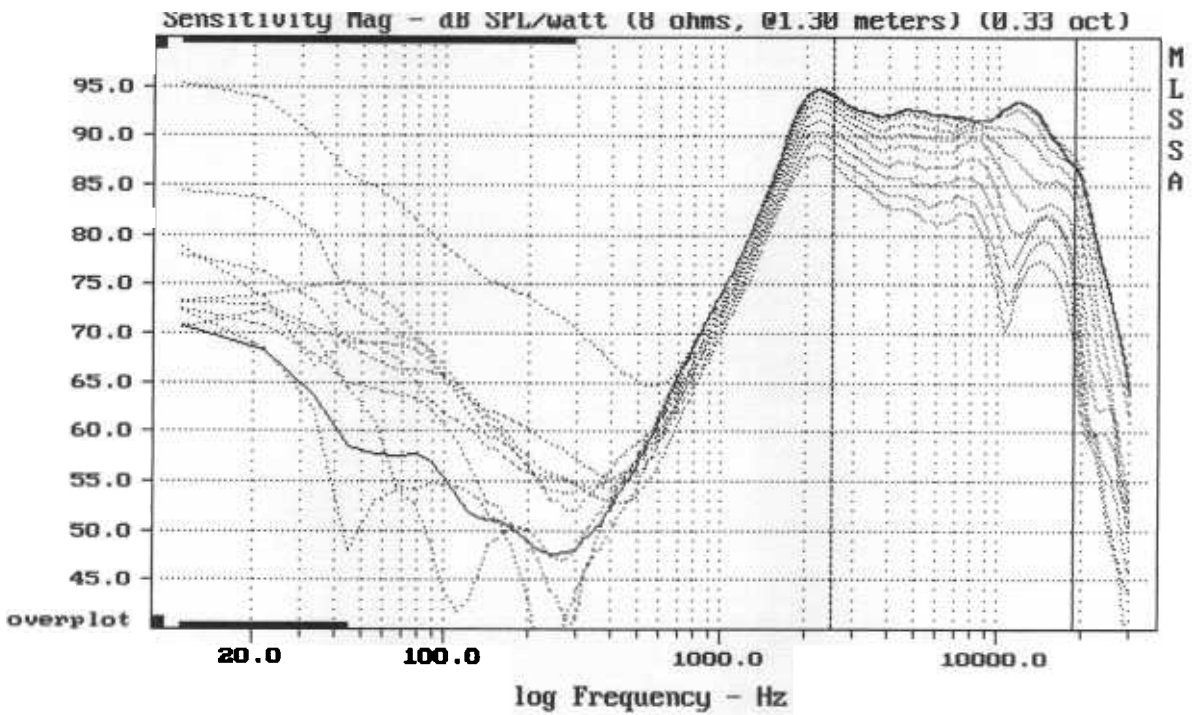

Level (2497:18999 Hz) = 92.24 dB SPL/watt (8 ohms, @1.30 meters)

TUM ARV-078-00/0

7-26-85 7:47 PM

MLSSA: Frequency Domain

-78.02 dB, 2042 Hz (46), 1.760 msec (17)

Overlay Compare: dev= +6.9/-8.8, std= 3.9, avg= -14

TUM ARV-078-00/8

7-26-85 7:53 PM

MLSSA: Frequency Domain

Level (2497:18999 Hz) = 92.22 dB SPL/watt (8 ohms, @1.30 meters) (0.33 oct)

TUM ARV-078-00/8