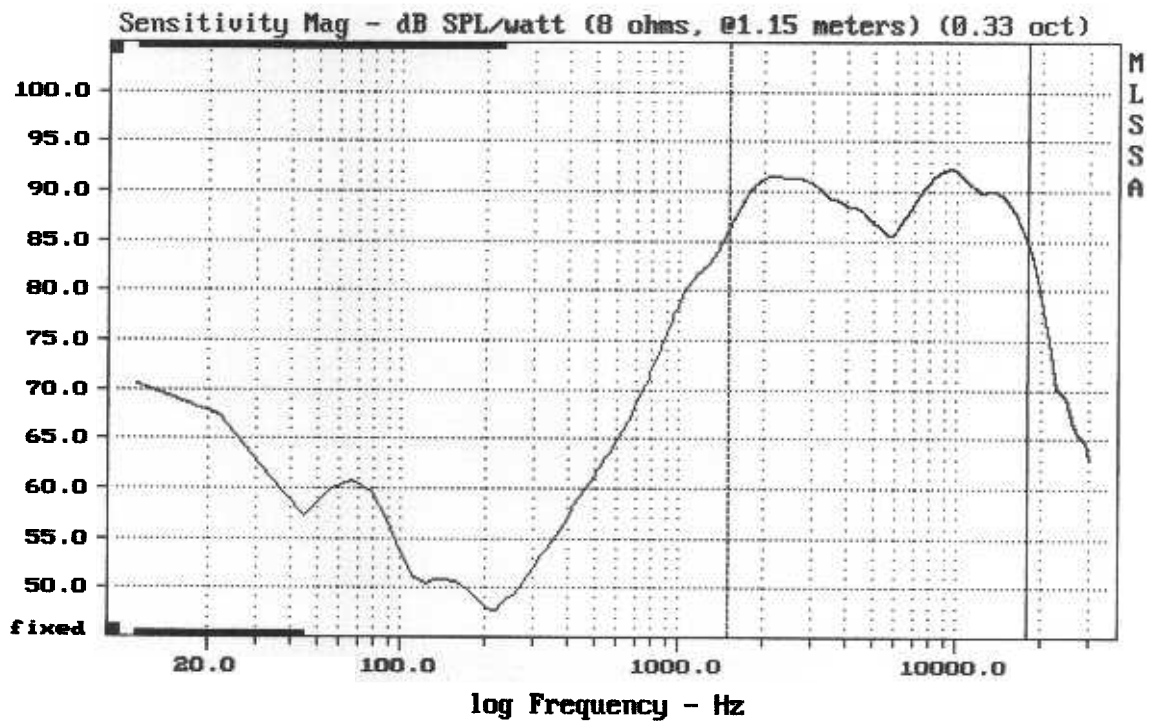

-78.27 dB, 3551 Hz (80), 1.760 msec (17)

TESLA ARV 3608

Level (1998:18011 Hz) = 90.60 dB SPL/watt (8 ohms, @1.15 meters)

TESLA ARV 3608

---

Overlay Compare: dev= +6.8/-4.9, std= 3.7, avg= -12

---

TESLA ARV 3608

8-8-83 10:36 PM

MLSSA: Frequency Domain

---

Level (1498:18000 Hz) = 89.83 dB SPL/watt (8 ohms, @1.15 meters) (0.33 oct)

---

TESLA ARV 3608