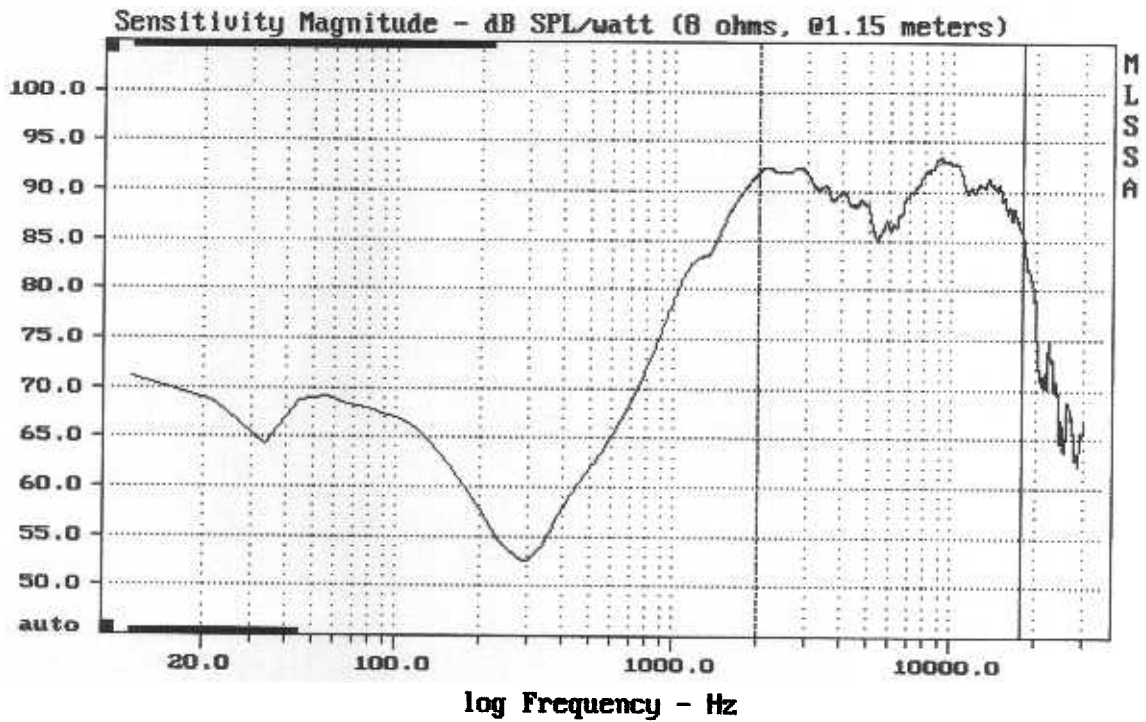

-78.27 dB, 3551 Hz (80), 1.760 msec (17)

TESLA ARV 3608

Level (1998:18011 Hz) = 90.60 dB SPL/watt (8 ohms, @1.15 meters)

TESLA ARV 3608

---

Overlay Compare: dev= +6.8/-4.9, std= 3.7, avg= -12

---

TESLA ARV 3608

8-8-83 10:36 PM

MLSSA: Frequency Domain

---

Level (1498:18000 Hz) = 89.83 dB SPL/watt (8 ohms, @1.15 meters) (0.33 oct)

---

TESLA ARV 3608