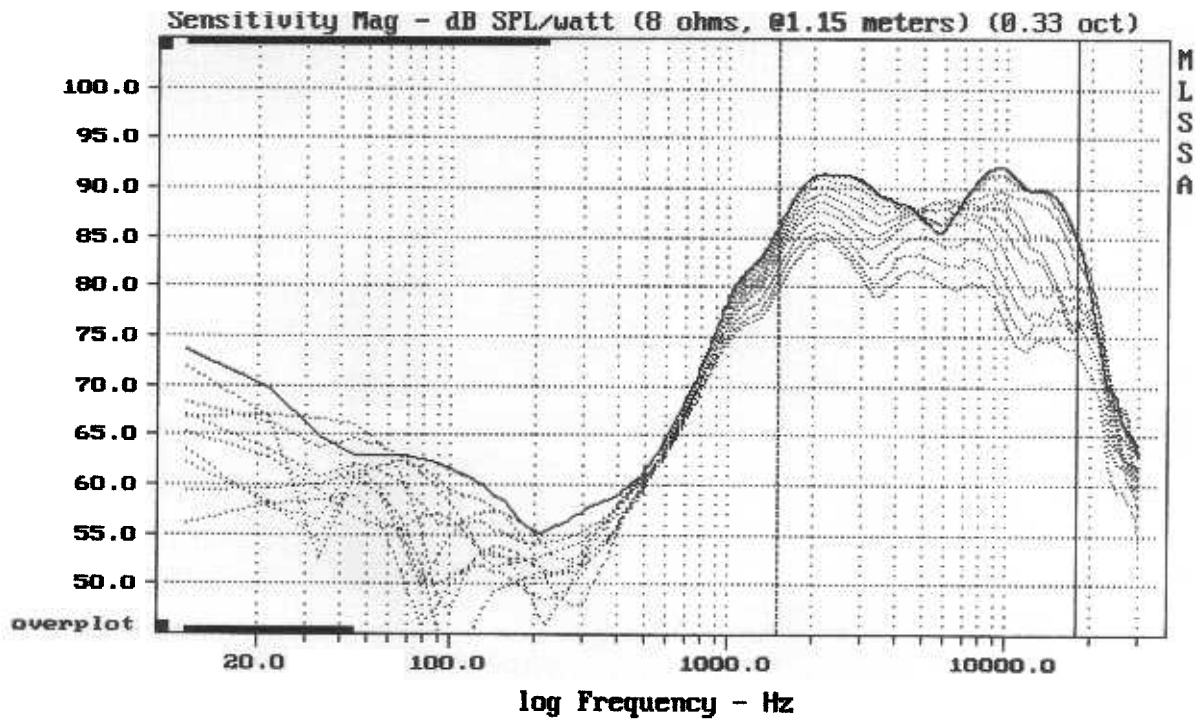

-78.27 dB, 3551 Hz (80), 1.760 msec (17)

TESLA ARV 3608

Level (1998:18011 Hz) = 90.60 dB SPL/watt (8 ohms, @1.15 meters)

TESLA ARV 3608

---

Overlay Compare: dev= +6.8/-4.9, std= 3.7, avg= -12

---

TESLA ARV 3608

8-8-83 10:36 PM

MLSSA: Frequency Domain

---

Level (1498:18000 Hz) = 89.83 dB SPL/watt (8 ohms, @1.15 meters) (0.33 oct)

---

TESLA ARV 3608