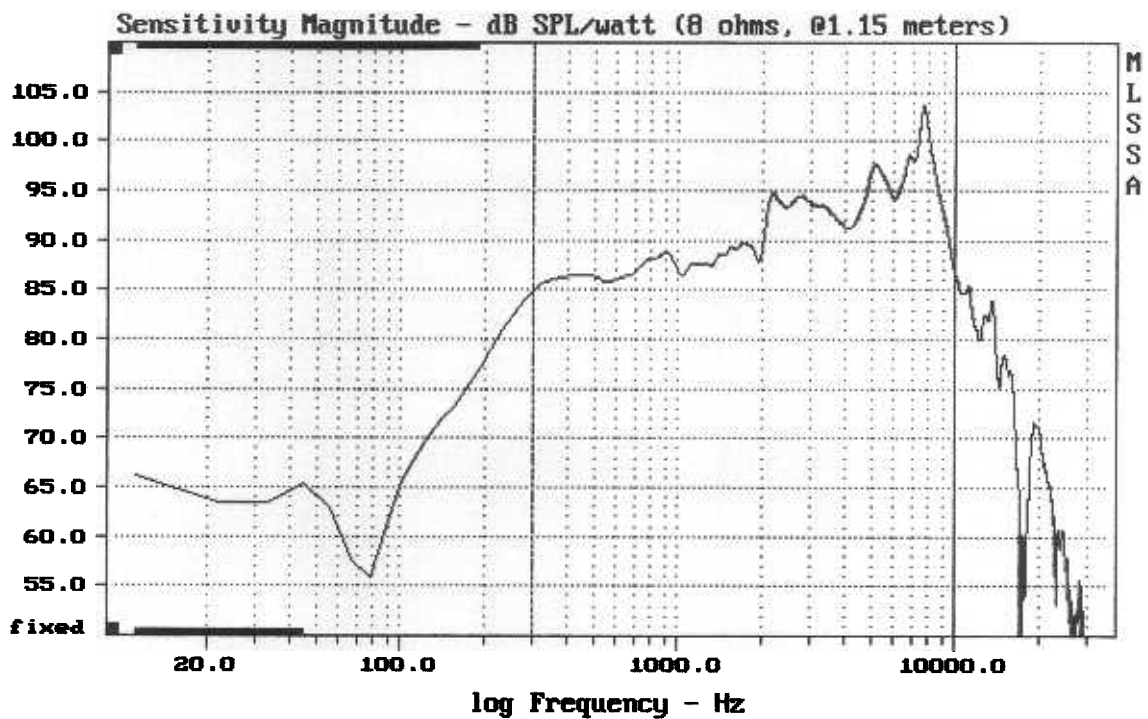

Overlay Compare: dev= +8.5/-5.8, std= 5, avg= -9.6

TESLA ARZ 4688

8-8-83 7:43 PM

MLSSA: Frequency Domain

Level (300:9999 Hz) = 93.07 dB SPL/watt (8 ohms, @1.15 meters)

TESLA ARZ 4688

-78.56 dB, 2175 Hz (49), 3.300 msec (31)

TESLA ARZ 4608

Level (300:3995 Hz) = 89.96 dB SPL/watt (8 ohms, @1.15 meters) (0.33 oct)

TESLA ARZ 4608