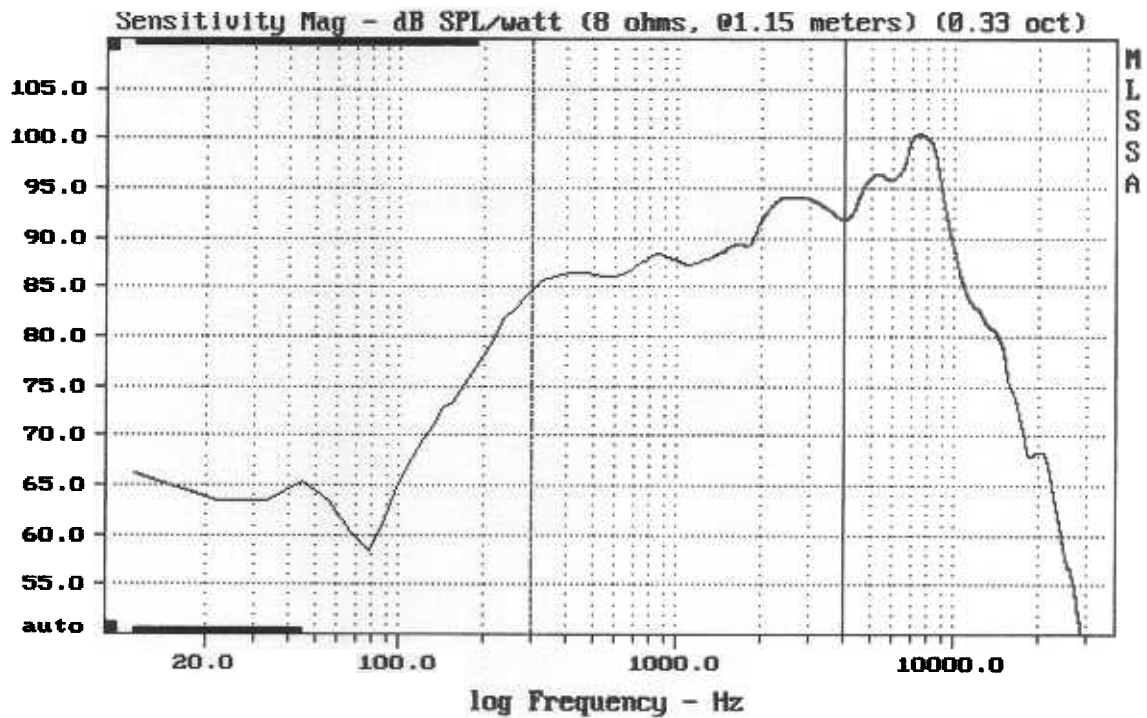

Overlay Compare: dev= +8.5/-5.8, std= 5, avg= -9.6

TESLA ARZ 4688

8-8-83 7:43 PM

MLSSA: Frequency Domain

Level (300:9999 Hz) = 93.07 dB SPL/watt (8 ohms, @1.15 meters)

TESLA ARZ 4688

-78.56 dB, 2175 Hz (49), 3.300 msec (31)

TESLA ARZ 4608

Level (300:3995 Hz) = 89.96 dB SPL/watt (8 ohms, @1.15 meters) (0.33 oct)

TESLA ARZ 4608