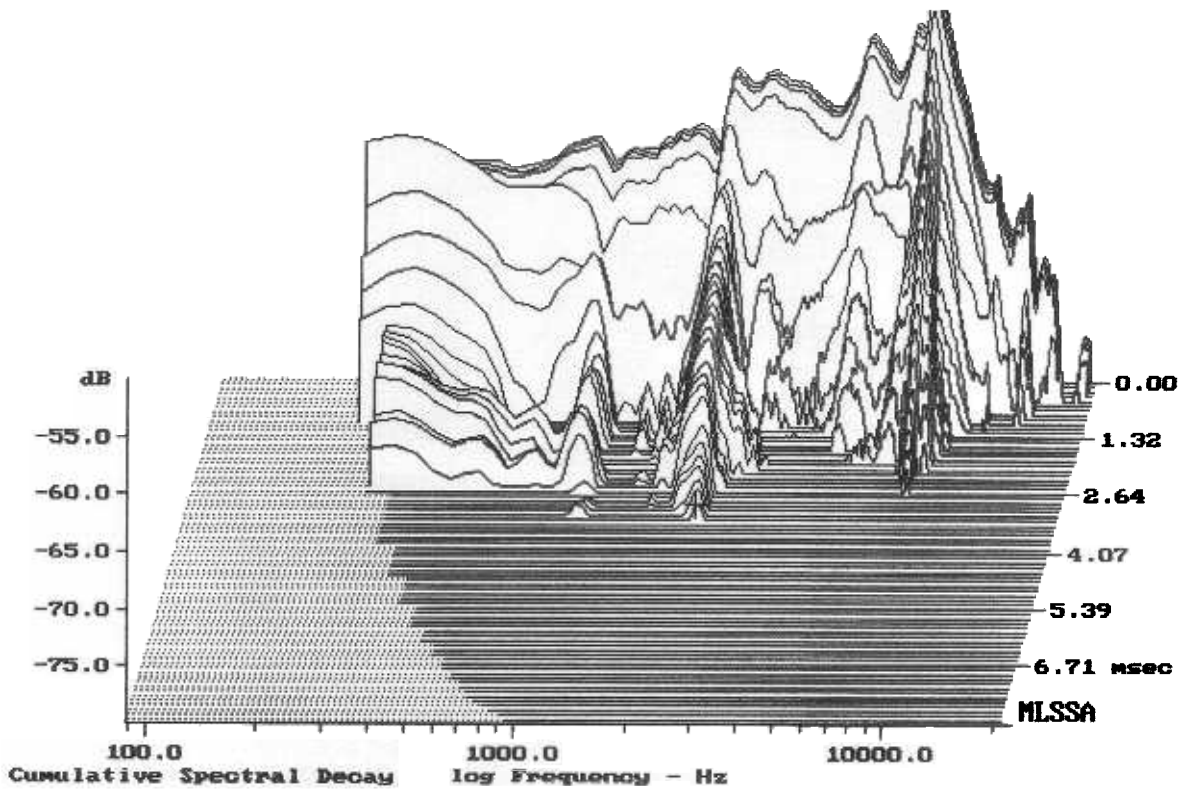

Overlay Compare: dev= +8.5/-5.8, std= 5, avg= -9.6

TESLA ARZ 4688

8-8-83 7:43 PM

MLSSA: Frequency Domain

Level (300:9999 Hz) = 93.07 dB SPL/watt (8 ohms, @1.15 meters)

TESLA ARZ 4688

-78.56 dB, 2175 Hz (49), 3.300 msec (31)

TESLA ARZ 4608

Level (300:3995 Hz) = 89.96 dB SPL/watt (8 ohms, @1.15 meters) (0.33 oct)

TESLA ARZ 4608